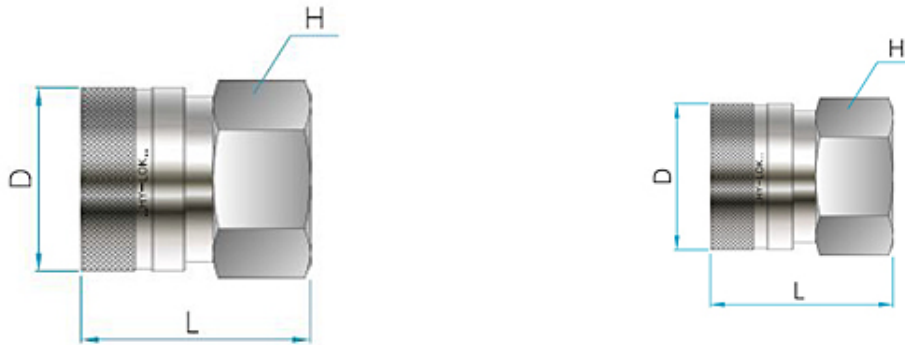

Hy-Lok USA, Inc.

14211 Westfair West Dr.

Houston, TX 77041, USA

Phone: 832.634.2000 • Fax: 832-634-2099

Email: info@hylokusa.com

QF Series Female Pipe Thread Body Connector Fittings

Results 1 - 10 of 10

Part Number	Pipe Size	Minimum Orifice	Diameter (D)	Length (L)	Width Across Flat (H)
QF1CF-4N	1/4-18 NPT	0.19 in 9.7 mm	0.87 in 22.1 mm	1.50 in 38.1 mm	3/4 in 19.1 mm
QF1CF-6N	3/8-18 NPT	0.37 in 9.7 mm	0.87 in 22.1 mm	1.63 in 41.4 mm	7/8 in 22.2 mm
QF2CF-6N	3/8-18 NPT	0.41 in 15.0 mm	1.30 in 33.0 mm	1.73 in 43.9 mm	1 1/16 in 26.9 mm
QF2CF-8N	1/2-14 NPT	0.50 in 16.0 mm	1.30 in 33.0 mm	1.73 in 43.9 mm	1 1/16 in 26.9 mm
QF3CF-12N	3/4-14 NPT	0.72 in 22.4 mm	1.66 in 42.2 mm	1.89 in 48.1 mm	1 1/2 in 38.1 mm
QF4CF-16N	1-11.5 NPT	0.88 in 27.1 mm	1.88 in 47.8 mm	2.12 in 53.8 mm	1 11/16 in 42.9 mm
QF1CF-4R	Rc 1/4	0.19 in 9.7 mm	0.87 in 22.1 mm	1.50 in 38.1 mm	3/4 in 19.1 mm
QF2CF-8R	Rc 1/2	0.50 in 16.0 mm	1.30 in 33.0 mm	1.73 in 43.9 mm	1 1/16 in 26.9 mm
QF1CF-4G	G 1/4	0.88 in 9.7 mm	0.87 in 22.1 mm	1.50 in 38.1 mm	3/4 in 19.1 mm
QF2CF-8G	G 1/2	0.19 in 16.0 mm	1.30 in 33.0 mm	1.73 in 43.9 mm	1 1/16 in 26.9 mm